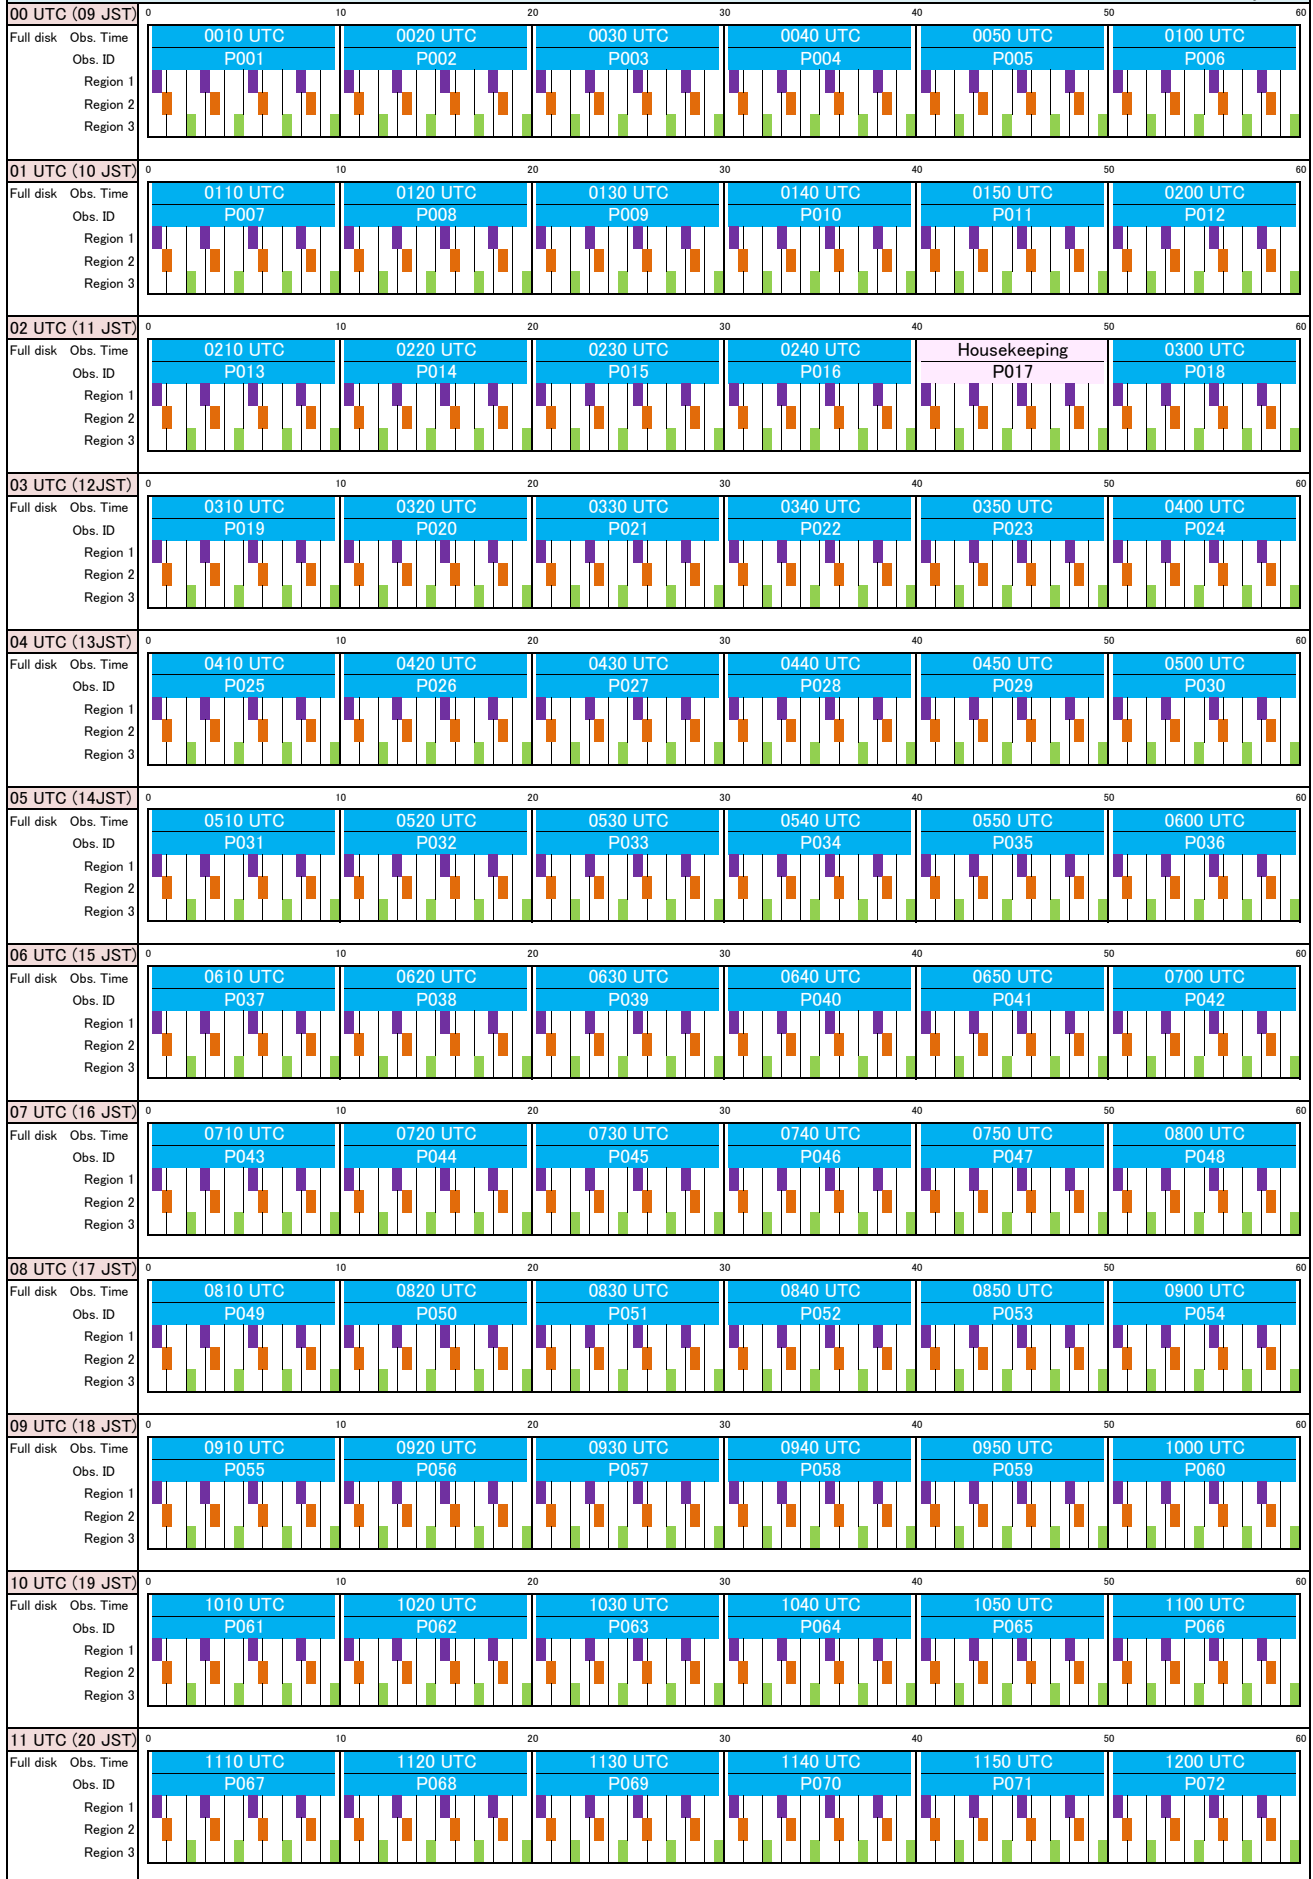

Himawari-8/9 Imaging Schedule 1/2

7 July 2015

Himawari-8/9 Imaging Schedule 2/2

7 July 2015

Legend
 Observation full-disk

 Observation Region 1
(Northeast JAPAN area)

 Observation Region 2
(Southwest JAPAN area)

 Observation Region 3
(Target area)
Observation bands of Himawari-8/9

Bands		Wave length μm	note
Visible	Band 1	0.47	
	Band 2	0.51	
	Band 3	0.64	
Near infrared	Band 4	0.86	
	Band 5	1.6	
	Band 6	2.3	
Infrared	Band 7	3.9	
	Band 8	6.2	
	Band 9	6.9	
	Band 10	7.3	
	Band 11	8.6	
	Band 12	9.6	
	Band 13	10.4	
	Band 14	11.2	
	Band 15	12.4	
	Band 16	13.3	