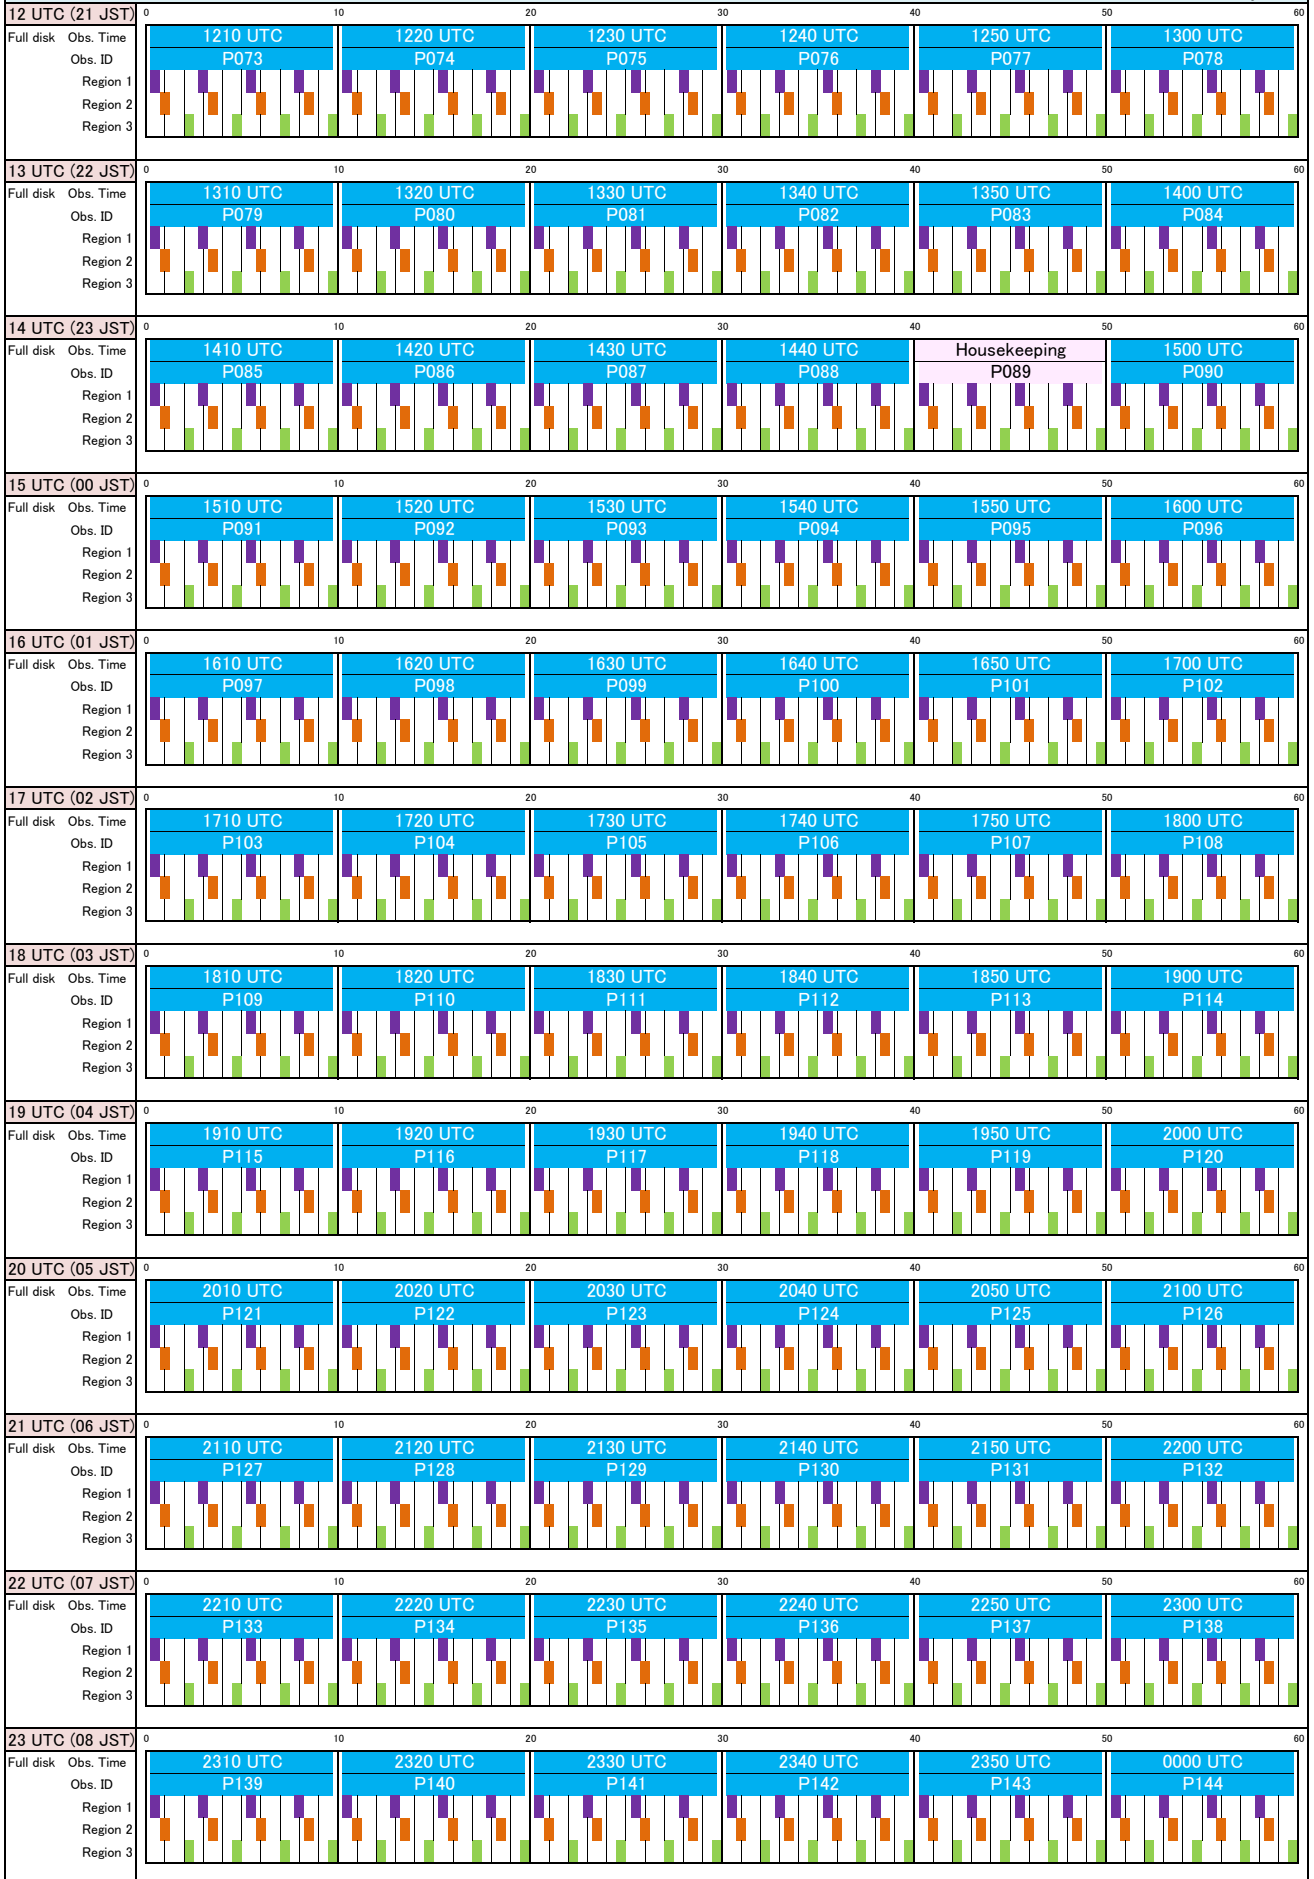

Himawari-8/9 Imaging Schedule 1/2

7 July 2015

Himawari-8/9 Imaging Schedule 2/2

7 July 2015

Legend
 Observation full-disk

 Observation Region 1
(Northeast JAPAN area)

 Observation Region 2
(Southwest JAPAN area)

 Observation Region 3
(Target area)
Observation bands of Himawari-8/9

Bands		Wave length μm	note
Visible	Band 1	0.47	
	Band 2	0.51	
	Band 3	0.64	
Near infrared	Band 4	0.86	
	Band 5	1.6	
	Band 6	2.3	
Infrared	Band 7	3.9	
	Band 8	6.2	
	Band 9	6.9	
	Band 10	7.3	
	Band 11	8.6	
	Band 12	9.6	
	Band 13	10.4	
	Band 14	11.2	
	Band 15	12.4	
	Band 16	13.3	